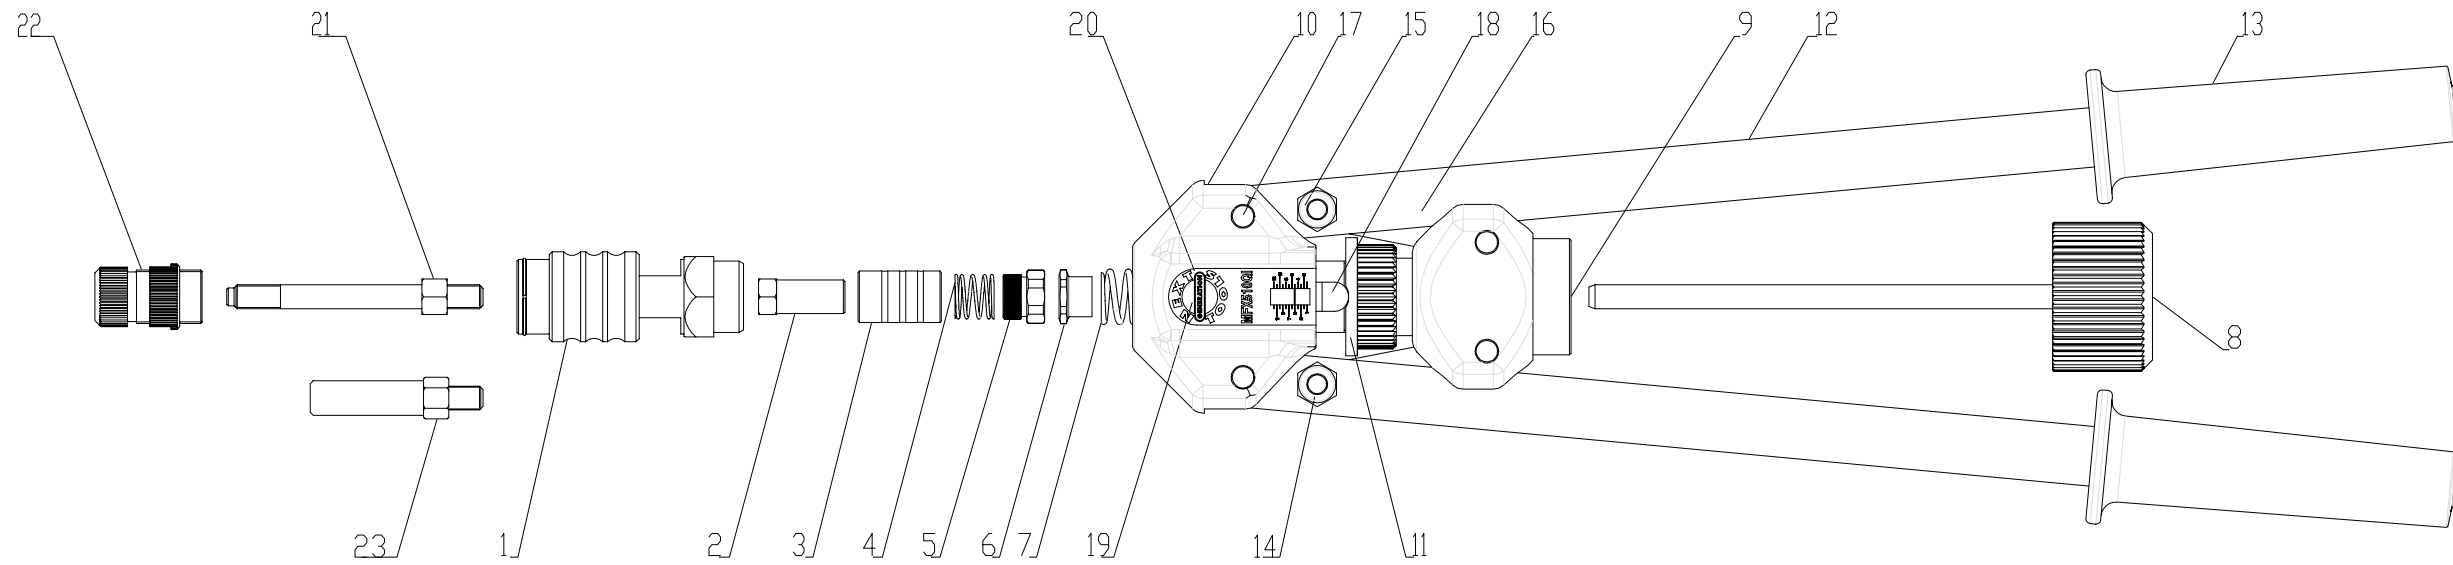

MFX510

Masterfix Products bv Europe

P.O.Box 21
6190 AA Beek
The Netherlands

Europalaan 12
6199 AB Maastricht-Airport

Phone: +31 (0)43 350 84 84
Fax: +31 (0)43 350 84 88
Website: www.masterfix.com

23	RIVBOLTPULLER M8	900A00013	-	1
23	RIVBOLTPULLER M6	900A00012	-	1
23	RIVBOLTPULLER M5	900A00011	-	1
22	ANVIL + COUNTERNUT M10	900A00032	-	1
22	ANVIL + COUNTERNUT M8	900A00031	-	1
22	ANVIL + COUNTERNUT M6	900A00030	-	1
22	ANVIL + COUNTERNUT M5	900A00029	-	1
21	MANDREL M10	900A00010	-	1
21	MANDREL M8	900A00009	-	1
21	MANDREL M6	900A00008	-	1
21	MANDREL M5	900A00007	-	1
20	SIGN INDICATOR NEXT GENERATION	900P00124	-	1
19	SPRING 4,5x0,5 L40	900S00005	-	1
18	STROKE INDICATOR	900P00066	-	1
17	PIVOT PIN	900P00006	-	4
16	BRACKET (SET 3 PCS)	900A00003	-	2
15	M8 LOCKNUT	900S00001	-	4
14	LEVER BOLT	900P00007	-	2
13	GRIPS	900P00025	-	2
12	LEFT LEVER	900P00014	-	2
11	STROKE ADJUSTER	900P00067	-	1
10	FRONT BODY	900A00015	-	1
9	REAR BODY	900A00036	-	1
8	SPINDLE COMBINATION	900A00037	-	1
7	RETURN SPRING 18,6x2,0 L23,5	900S00006	-	1
6	PUSH NUT	900P00062	-	1
5	COUNTERNUT	900P00081	-	1
4	SPRING 14,9x1,0 L15,5	900S00007	-	1
3	SOCKET JOINT	900P00257	-	1
2	CONNECTING NUT MANDREL	900P00060	-	1
1	FRONT SLEEVE COMPLETE	900A00022	-	1
POS.	DESCRIPTION	ITEM No	CUST No.	QTY
T00004-000		All rights reserved. Date: 08-04-2009		
43210510		MFX510	-	